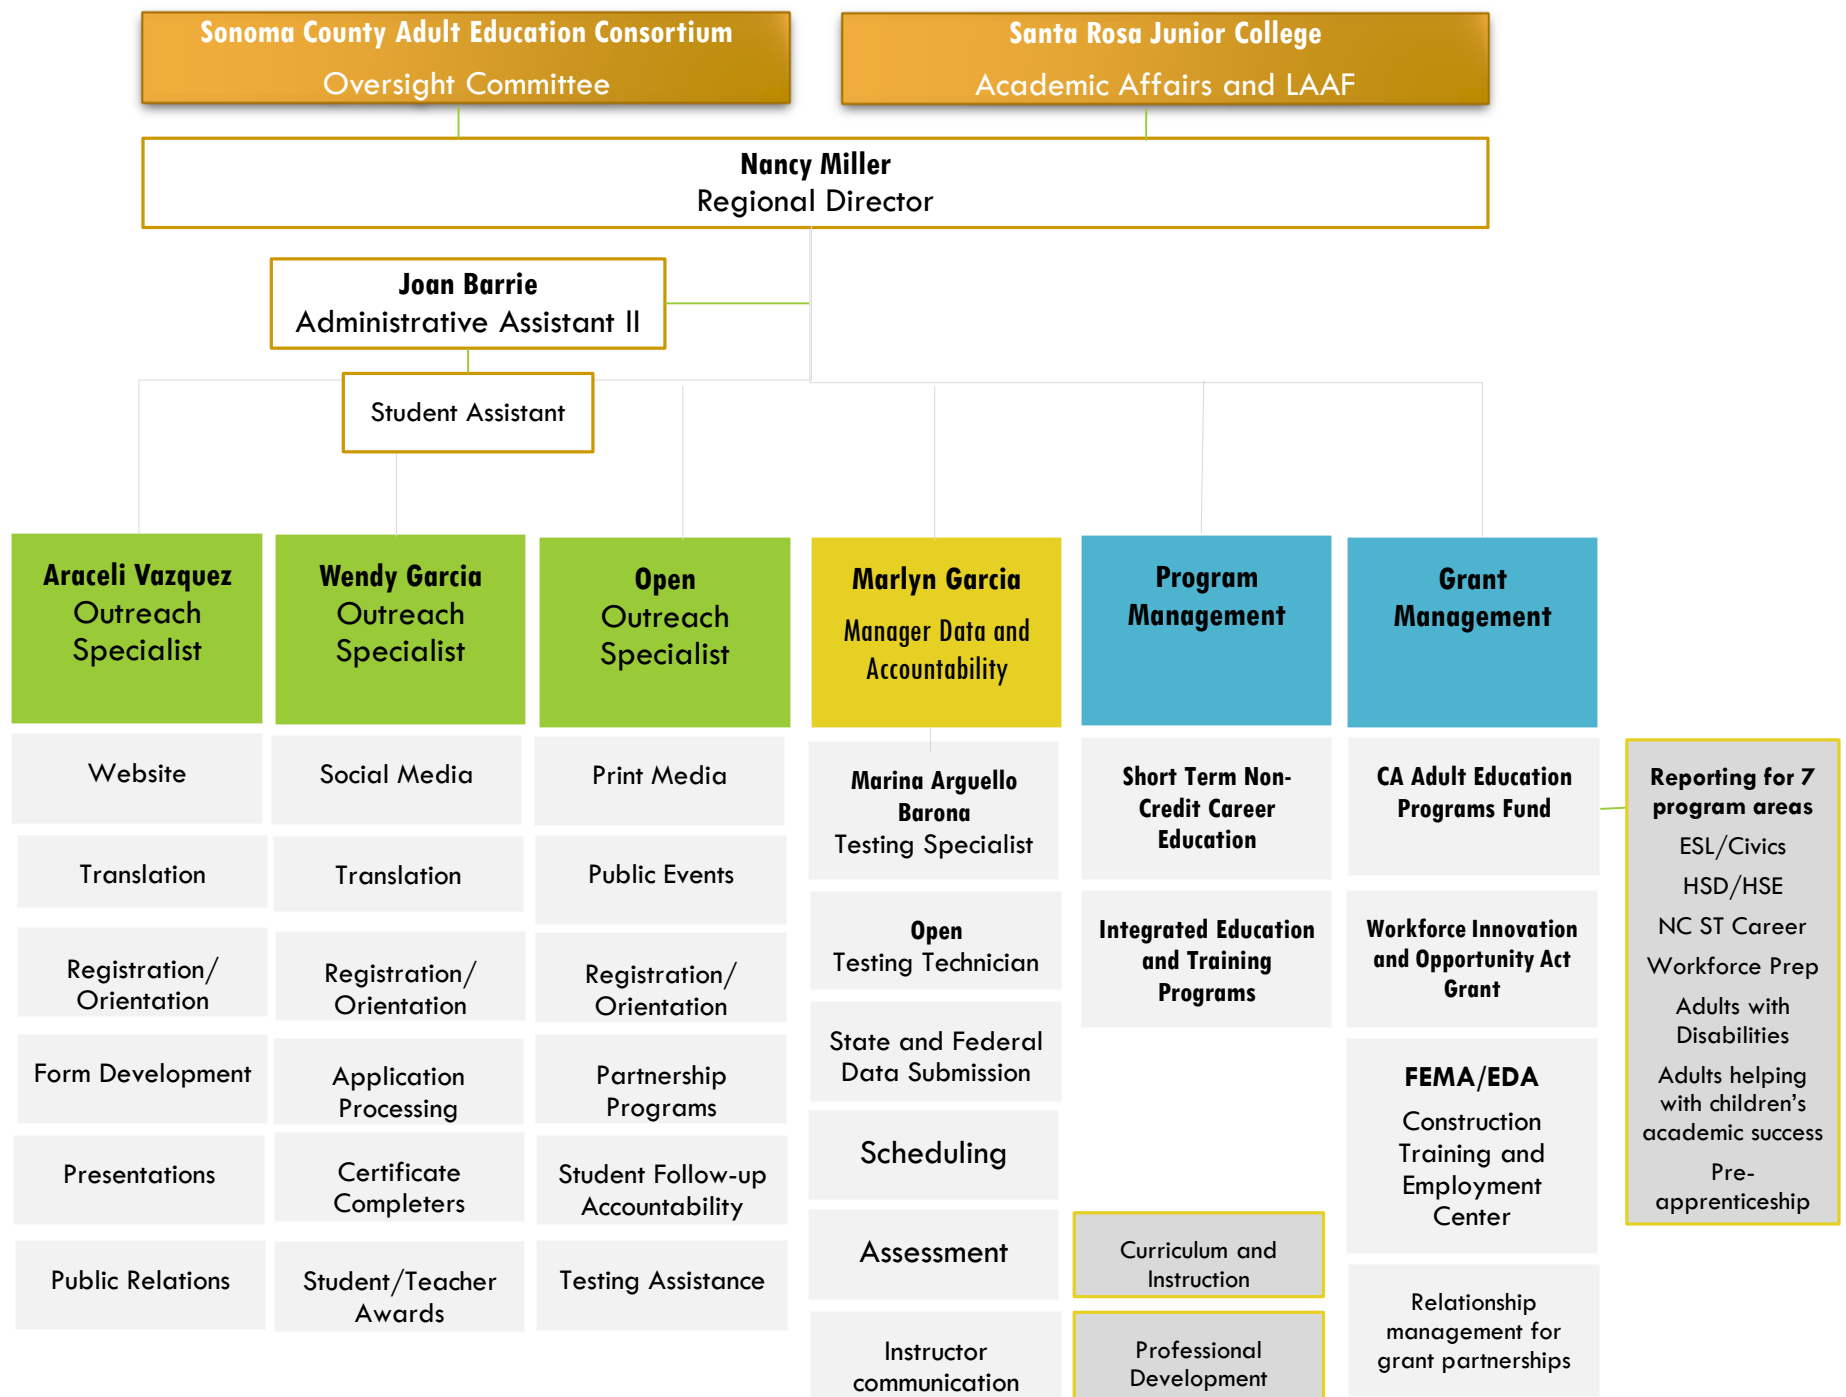

ADULT EDUCATION ORGANIZATION CHART

Boxes with yellow and gray are the responsibility of the Director and the Manager