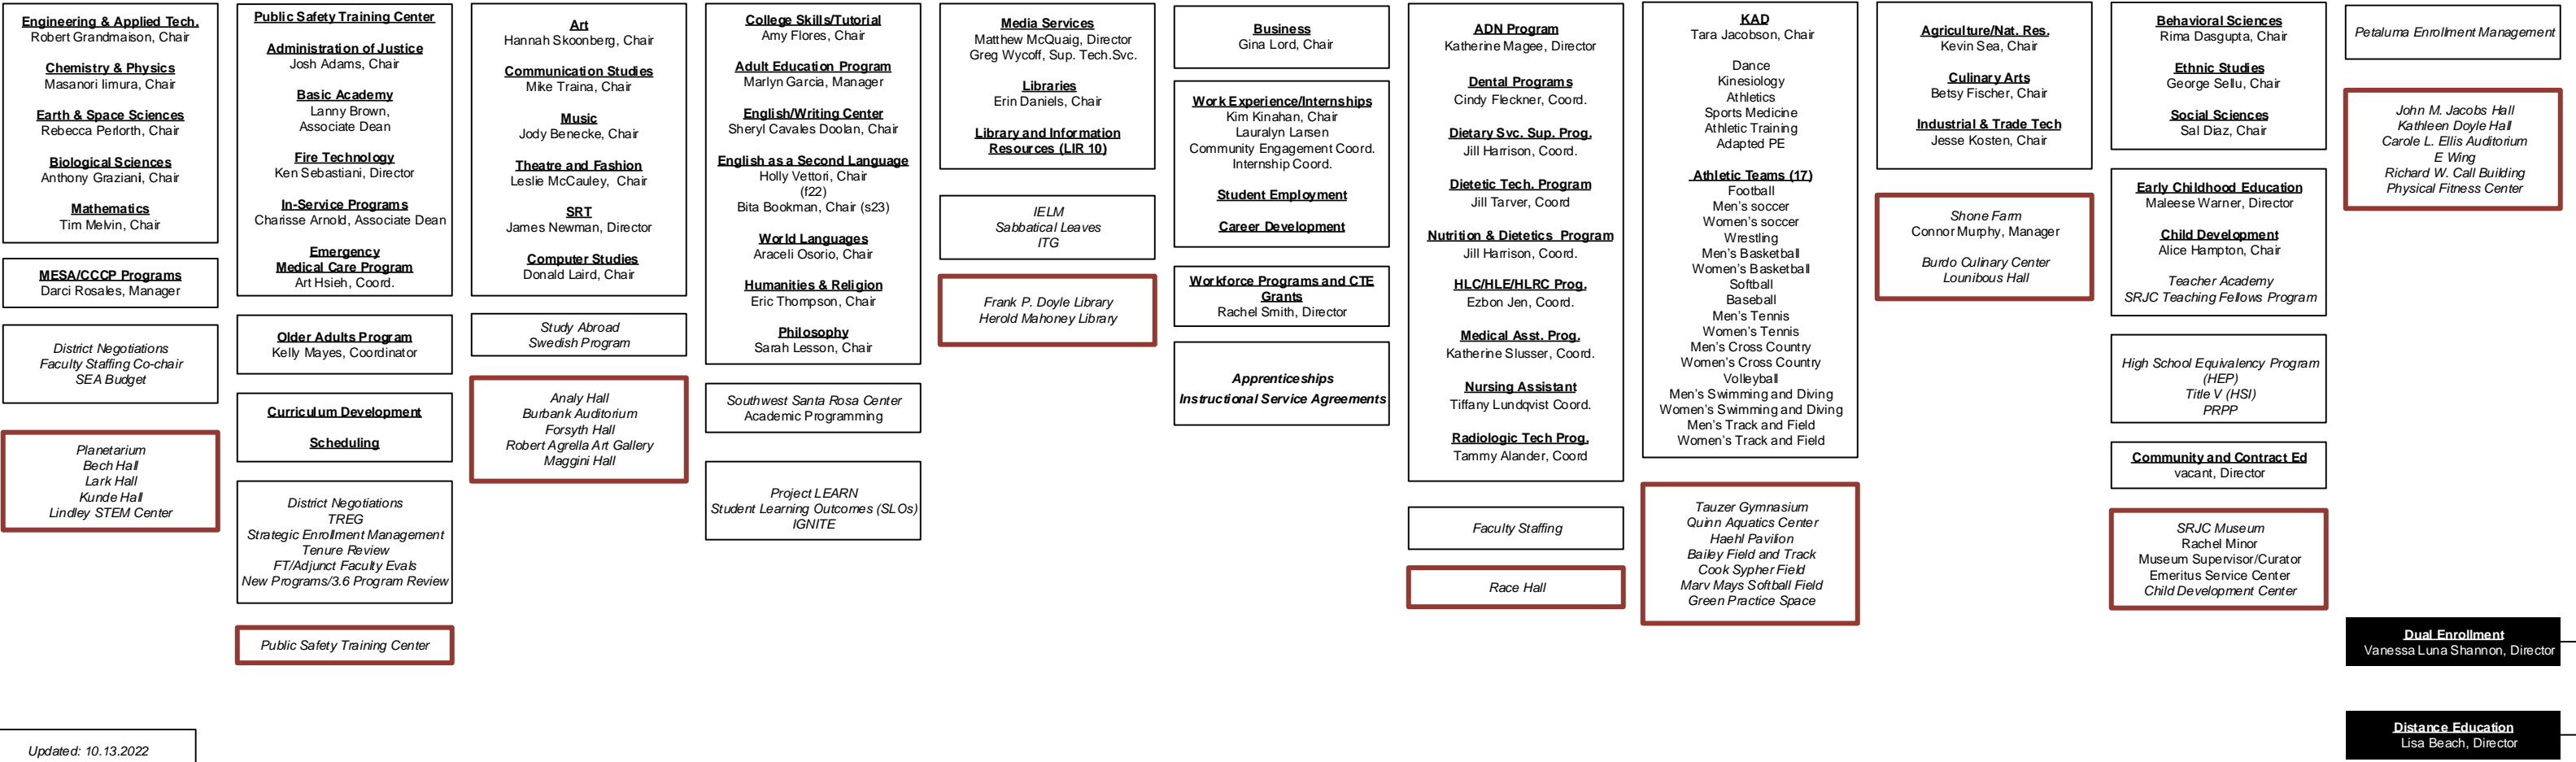

Robert Holcomb
Vice President of Academic Affairs
Assistant Superintendent

Karolina Nazario
Executive Assistant
(Confidential)

Victor Tam Dean, Science, Technology, Engineering & Mathematics	Josh Adams Dean, Academic Affairs	Kerry Loewen Dean, Arts & Humanities	Roam Romagnoli Interim Dean, Language Arts & Academic Foundations	Mary-Catherine Oxford Dean, Learning Resources & Educational Technology	Brad Davis Dean, Workforce Development	Tammy Sakanashi Dean, Health Sciences	Matt Markovich Dean, Kinesiology, Athletics & Dance/Athletic Director	Benjamin Goldstein Dean, Agriculture/Natural Resources & Culinary Arts	Catherine Prince Dean, Instruction & Strategic Program Development	Regina Guerra Interim Dean of Instruction and Enrollment Management, Petaluma Campus
--	---	--	--	--	--	---	--	---	--	--